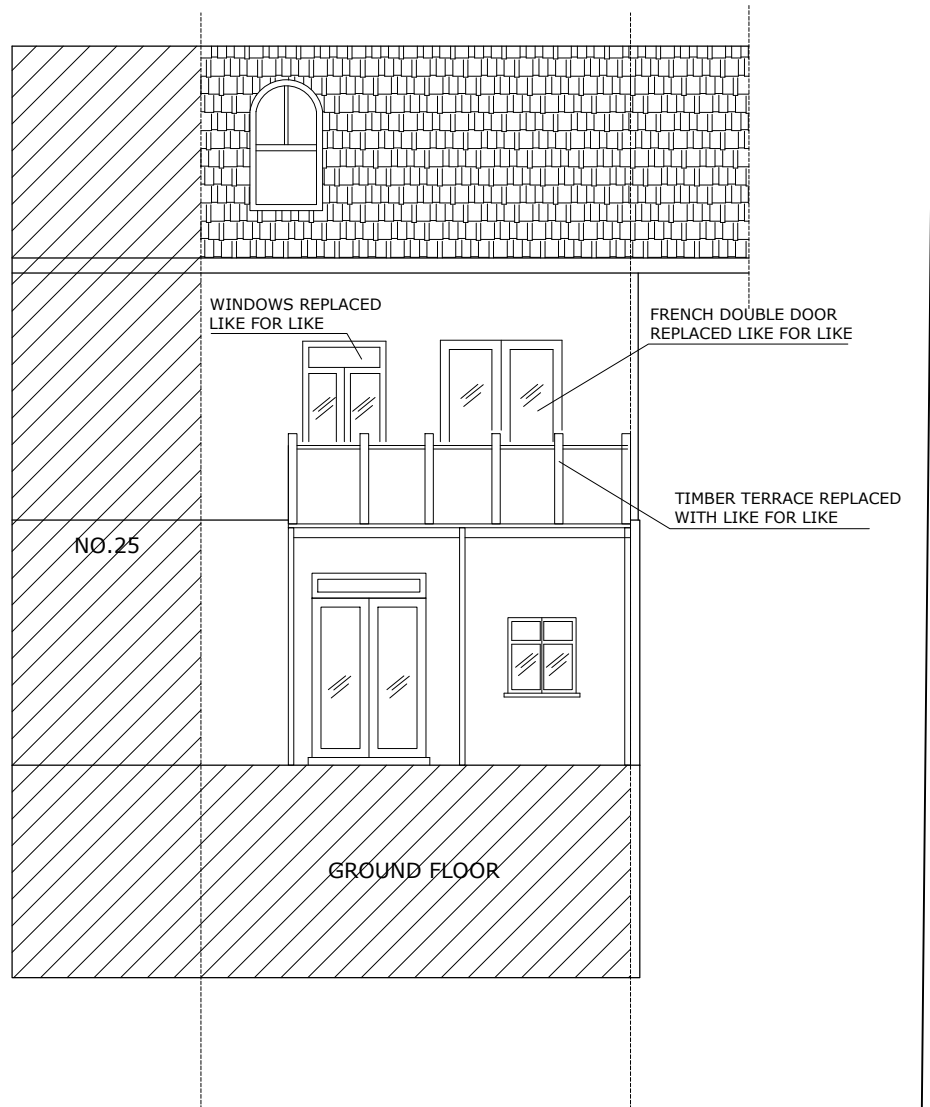

PROPOSED SECOND FLOOR PLAN
SCALE 1:100

PROPOSED REAR ELEVATION
SCALE 1:100

Delta Tech Ltd
 Architecture & Construction

86-90 PAUL STREET, LONDON EC2A 4NE

www.deltatechltd.com

ADDRESS: 23b High St Southend-on-Sea SS1 1JD	PROJECT: PLANNING REF: 23b/P/02
DATE: AUG. 2020	SCALE: 1:100 @A3